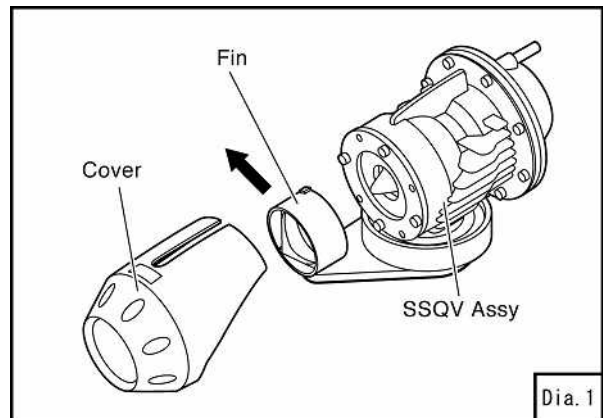

Super SQV Return Set

Part Number: 71002-AF002

This item is exclusively for P/N 71004-AF013, 71007-AF013 (SSQV for Subaru Impreza GRB).

Parts List

Return Hose	1	Sleeve	1
Installation Manual (Japanese)	··	1	Installation Manual (English)	··	1

Manual Number: E04533-F43031-00

Published in October 15, 2009 by HKS Co., Ltd. (Unauthorized reproduction is strictly prohibited.)

Installation of SSQV Return Kit

1. Remove the Fin from the SSQV assembly referring to the SSQV installation manual. (Dia.1)

2. Install the provided Return Hose to the Cover. (Dia.2)

3. Install the provided Sleeve to the Return Hose. (Dia.3) The sleeve must be inserted into the hose until the bottom of the sleeve becomes even with the hose end as illustrated in Diagram 3.
4. Re-install the cover to the SSQV assembly.
5. Install the SSQV assembly referring to the SSQV installation manual. (Dia.4, Dia.5)