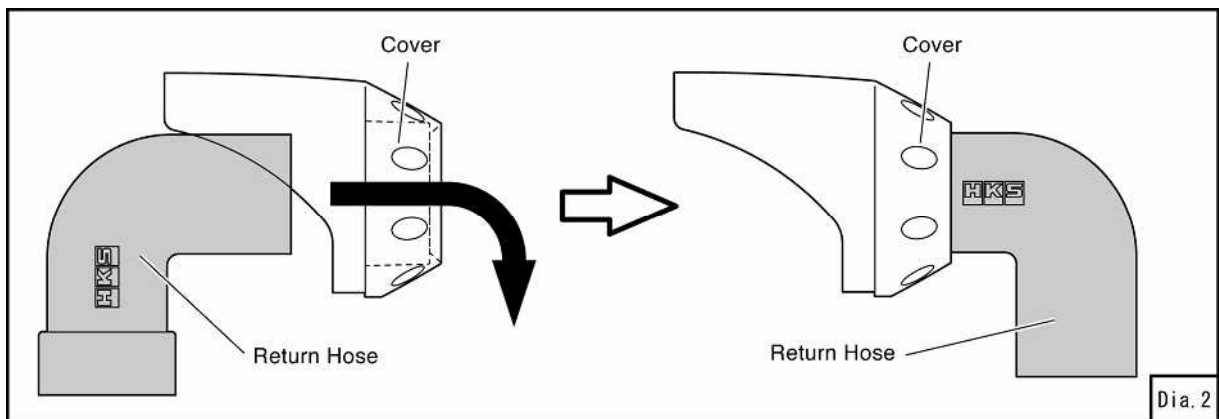

Super SQV Return Set

Part Number: 71002-AF002

This item is exclusively for P/N 71004-AF013, 71007-AF013 (SSQV for Subaru Impreza GRB).

Parts List

Return Hose	1	Sleeve	1
Installation Manual (Japanese)	··	1	Installation Manual (English)	··	1

Manual Number: E04533-F43031-00

Published in October 15, 2009 by HKS Co., Ltd. (Unauthorized reproduction is strictly prohibited.)

Installation of SSQV Return Kit

1. Remove the Fin from the SSQV assembly referring to the SSQV installation manual. (Dia.1)

2. Install the provided Return Hose to the Cover. (Dia.2)

3. Install the provided Sleeve to the Return Hose. (Dia.3) The sleeve must be inserted into the hose until the bottom of the sleeve becomes even with the hose end as illustrated in Diagram 3.
4. Re-install the cover to the SSQV assembly.
5. Install the SSQV assembly referring to the SSQV installation manual. (Dia.4, Dia.5)